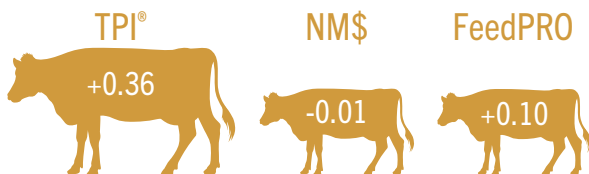

FEED PRO[®]

Reduce feed costs, increase profitability and sustainability

For the modern producer who is concerned about feed costs and wants to improve profitability and lower their carbon footprint with more efficient cattle.

Increase production AND improve fertility

FeedPRO optimizes the selection for increased production and daughter fertility. FeedPRO bulls are in the 90th percentile for CFP and in the 70th percentile for DPR.

Increase production AND improve health

FeedPRO sires are well above average for Mastitis Resistance, Wellness Trait Index[®] (WT\$[®]) and Calf Wellness Index[™] (CW\$[™]).

Moderate Cow Size = Efficiency